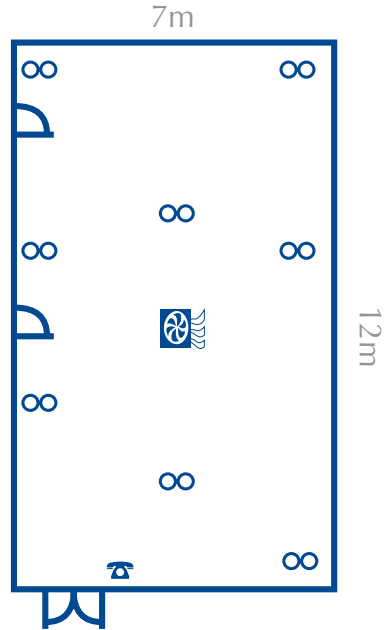

Berkeley

Seating capacities

Theatre	80 persons
Classroom	48 persons
Boardroom	30 persons
U Shape	36 persons
Cabaret	36 persons
Private Dining	50 persons

Falfield

Seating capacities

Theatre	70 persons
Classroom	36 persons
Boardroom	30 persons
U Shape	26 persons
Cabaret	24 persons
Private Dining	40 persons

Air Conditioning

13 Amp Socket

Telephone

Aerial

Door