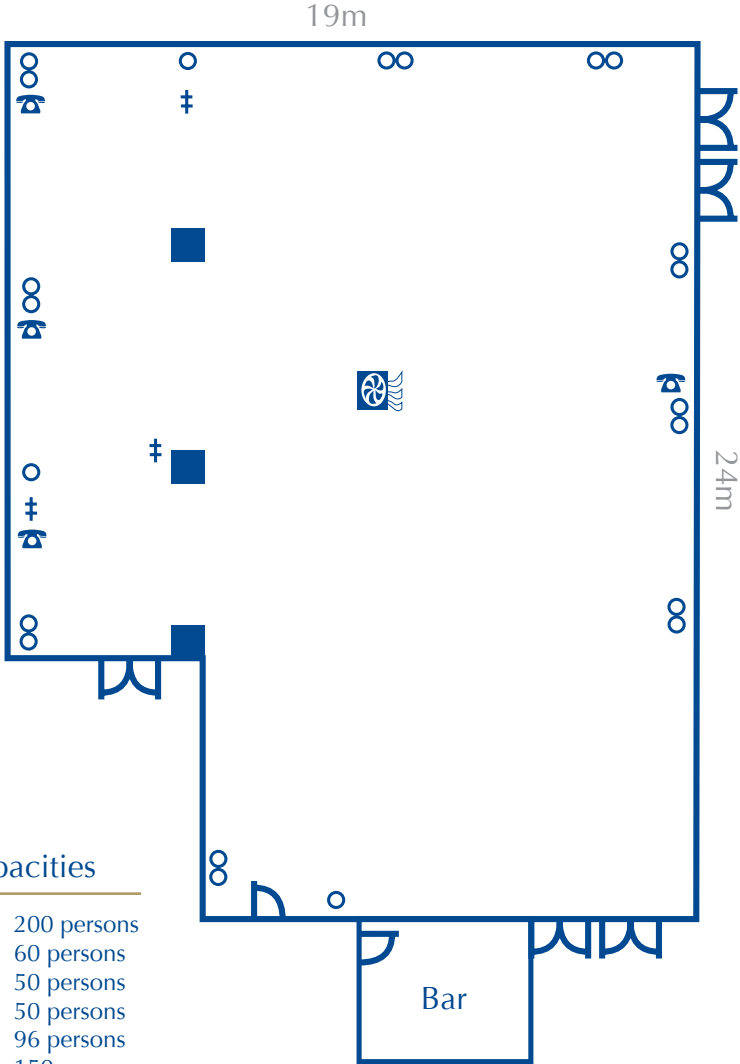

Bristol Suite

Seating capacities

Theatre	200 persons
Classroom	60 persons
Boardroom	50 persons
U Shape	50 persons
Cabaret	96 persons
Dinner Dance	150 persons
Private Dining	180 persons

The Bristol Suite is equipped with a 3 phase power supply and audio & LCD link.