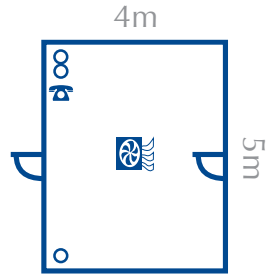

Jenner

Seating capacities

Theatre	15 persons
Boardroom	8 persons
U Shape	6 persons

Frocester

Seating capacities

Boardroom	5 persons
-----------	-----------

Air Conditioning

13 Amp Socket

Telephone

Aerial

Door